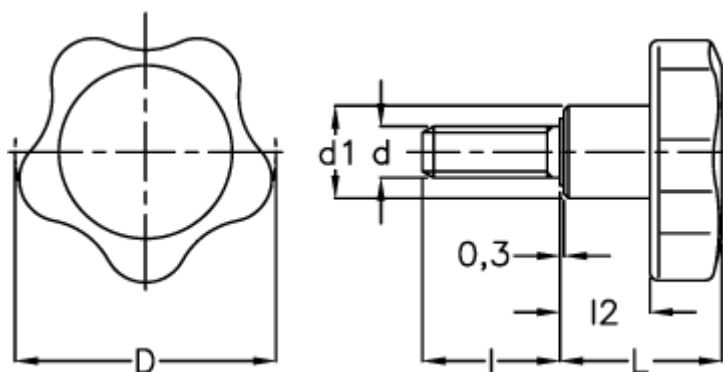

# Data Sheet

Article number: 2302166432  
Description: E+G Lobe knobs  
VC.692/50 p-M8x20

## Measures

---

D = 50  
d1 = 18  
d 6g = M8  
l = 20  
L = 31  
l2 = 17